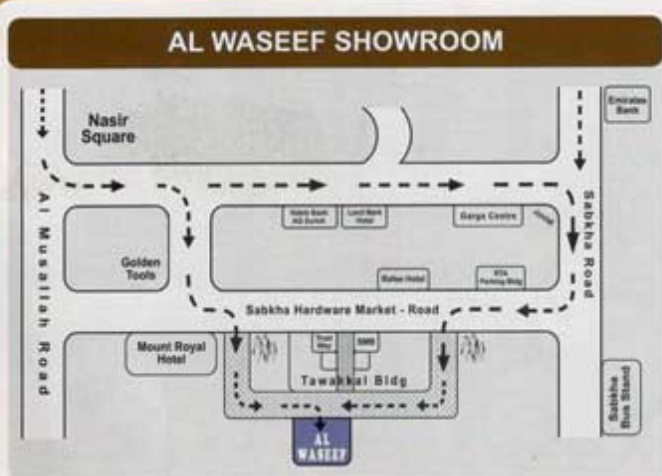

الوصيف لتجارة مواد البناء
AL WASEEF BUILDING MATERIALS TRADING CO.

P.O. Box : 42169, Deira, Dubai - U.A.E.

E-mail: alwaseef@emirates.net.ae, sales@alwaseef.com Website: www.alwaseef.com

Tel.: 04-2288282, Fax: 04-2272792 (Off.) Tel.: 04-2224242 / 2289094 (Showroom)