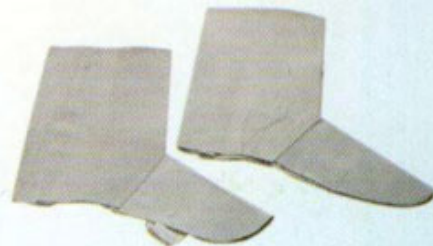

LEATHER WELDING APRON

Cow split leather
Adjustable with Buckle
Colour : Natural Grey
Size : Free Size

LEATHER WELDING SLEEVES

Cow split leather
Adjustable with Buckle
Colour : Natural Grey

LEATHER WELDING LEG GUARD + SHOE COVER

Cow split leather
Adjustable with Buckle
Colour : Natural Grey