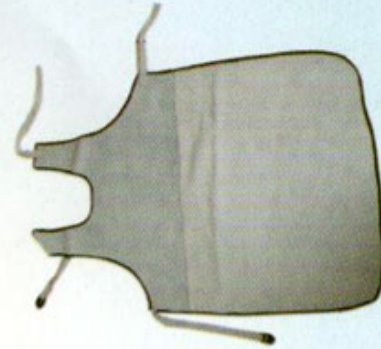

LEATHER WELDING APRON

Cow split leather
Adjustable with Buckle
Colour : Natural Grey
Size : Free Size

LEATHER WELDING SLEEVES

Cow split leather
Adjustable with Buckle
Colour : Natural Grey

LEATHER WELDING LEG GUARD + SHOE COVER

Cow split leather
Adjustable with Buckle
Colour : Natural Grey